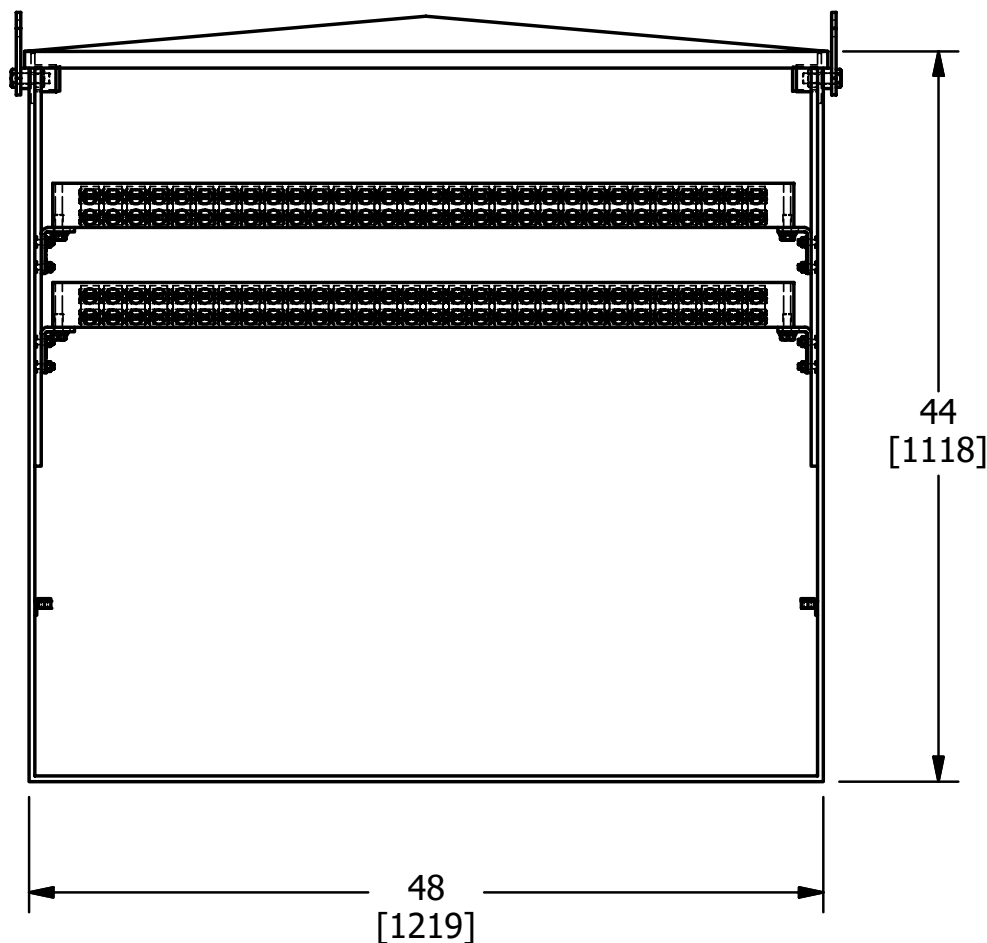

S.NO	CATALOG NUMBER	ENCLOSURE OPTIONS
1	LPTE30-750	ALUMINUM BUS BARS AND CABINETS
2	LPTE30-750C	PLASTISOL COVERS FOR BUS BARS

MATERIAL
ENCLOSURE: ALUMINUM
CONNECTORS: ALUMINUM

AMPERAGE RATING
4000 (COPPER WIRE)
4000 (ALUMINUM WIRE)

CONDUCTOR RANGE
750KCMIL-2
NUMBER OF CONDUCTORS: 30

CERTIFICATION: UL

					TO ORDER CMC PRODUCTS CALL 1-513-860-4455 FOR PRODUCT INFO: http://www.cmclugs.com	DRAWN BY: TS 06/04/19 CHECKED BY:	NAME OF PART: ENCLOSURE ASSEMBLY DWG NO: U22700110-S	CAT. NO.: SEE TABLE	A 
A	NEW DRAWING CREATED		06/04/19	TS		DRAWING NOT TO SCALE	SHEET NO: 1 OF 1		
REV.	DESCRIPTION	ECN	DATE	INIT.					