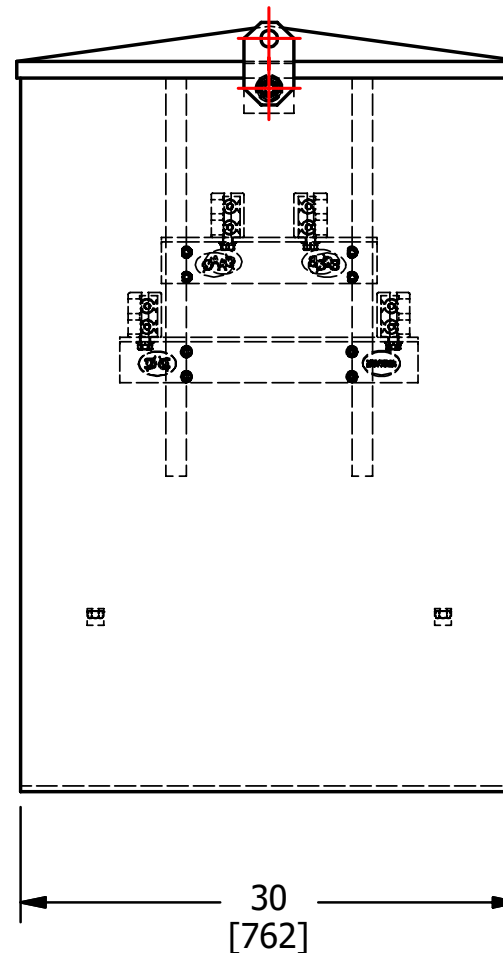

S.NO	CATALOG NUMBER	ENCLOSURE OPTIONS
1	LPTE30-750	ALUMINUM BUS BARS AND CABINETS
2	LPTE30-750C	PLASTISOL COVERS FOR BUS BARS

MATERIAL
ENCLOSURE: ALUMINUM
CONNECTORS: ALUMINUM

AMPERAGE RATING
4000 (COPPER WIRE)
4000 (ALUMINUM WIRE)

CONDUCTOR RANGE
750KCMIL-2
NUMBER OF CONDUCTORS: 30

CERTIFICATION: UL

					TO ORDER CMC PRODUCTS CALL 1-513-860-4455 FOR PRODUCT INFO: http://www.cmclugs.com	DRAWN BY: TS 06/04/19 CHECKED BY:	NAME OF PART: ENCLOSURE ASSEMBLY DWG NO: U22700110-S	CAT. NO.: SEE TABLE	A 
A	NEW DRAWING CREATED		06/04/19	TS		DRAWING NOT TO SCALE	SHEET NO: 1 OF 1		
REV.	DESCRIPTION	ECN	DATE	INIT.					